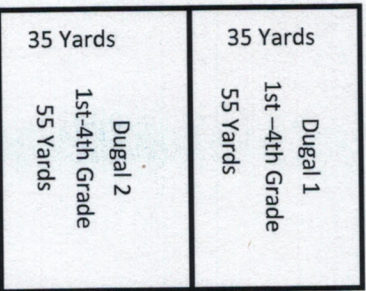

Vargo Road

Full Size

Engler Park 2018 Soccer Field Layout

Eck 1, 2, 3 = Pre-K 4 and K-5

Sebastian 1&2 = Grade 1&2, Grade 3&4

Schnurbusch = Grade 5&6

Untitled Map

Write a description for your map.

Legend

 Vargo Rd

900 ft