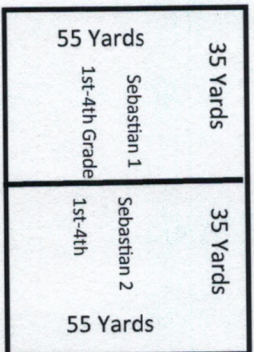

Vargo Road

Full Size

Engler Park 2018 Soccer Field Layout

Eck 1, 2, 3 = Pre-K 4 and K-5

Sebastian 1&2 = Grade 1&2, Grade 3&4

Schnurbusch = Grade 5&6

Untitled Map

Write a description for your map.

Legend

 Vargo Rd

900 ft