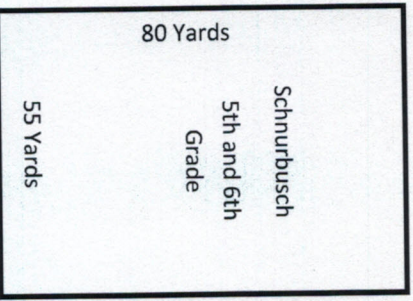

Vargo Road

Full Size

Engler Park 2018 Soccer Field Layout

Eck 1, 2, 3 = Pre-K 4 and K-5

Sebastian 1&2 = Grade 1&2, Grade 3&4

Schnurbusch = Grade 5&6

Untitled Map

Write a description for your map.

Legend

 Vargo Rd

900 ft