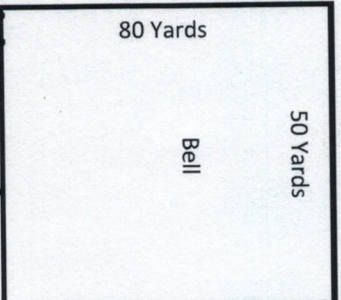

Vargo Road

Full Size

Engler Park 2018 Soccer Field Layout

Eck 1, 2, 3 = Pre-K 4 and K-5

Sebastian 1&2 = Grade 1&2, Grade 3&4

Schnurbusch = Grade 5&6

Untitled Map

Write a description for your map.

Legend

 Vargo Rd

900 ft