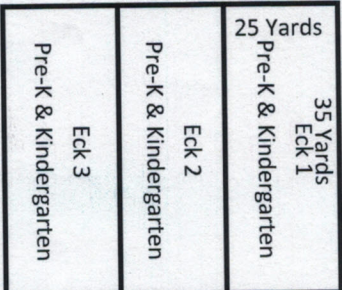

Vargo Road

Full Size

Engler Park 2018 Soccer Field Layout

Eck 1, 2, 3 = Pre-K 4 and K-5

Sebastian 1&2 = Grade 1&2, Grade 3&4

Schnurbusch = Grade 5&6

Untitled Map

Write a description for your map.